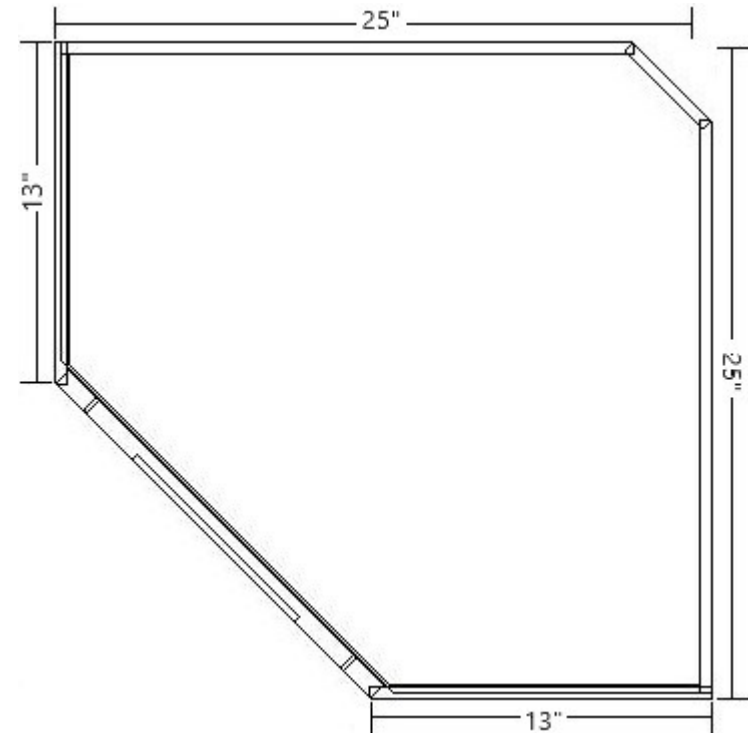

PRODUCT	L1	DOOR SIZE
WD2518	18"	13 3/4" X 14 3/4"
WD2524	24"	13 3/4" X 20 3/4"
WD2536	36"	13 3/4" X 32 3/4"
WD2542	42"	13 3/4" X 38 3/4"

FRONT VIEW

TOP VIEW

CARNIVAL CABINETS RESERVES THE RIGHT TO CHANGE SPECIFICATIONS WITHOUT NOTICE.
 IN CASE OF A DISCREPANCY, THE ACTUAL PART GEOMETRY SUPERSEDES THIS DOCUMENT. THE INFORMATION CONTAINED WITHIN THIS DRAWING IS THE SOLE PROPERTY OF CARNIVAL CABINETS, LLC.
 REPRODUCTION IN PART OR WHOLE WITHOUT WRITTEN PERMISSION CARNIVAL CABINETS LLC IS PROHIBITED.

DESCRIPTION
 WD2518, WD24, WD36, WD42
 INSET

CARNIVAL
CABINETS