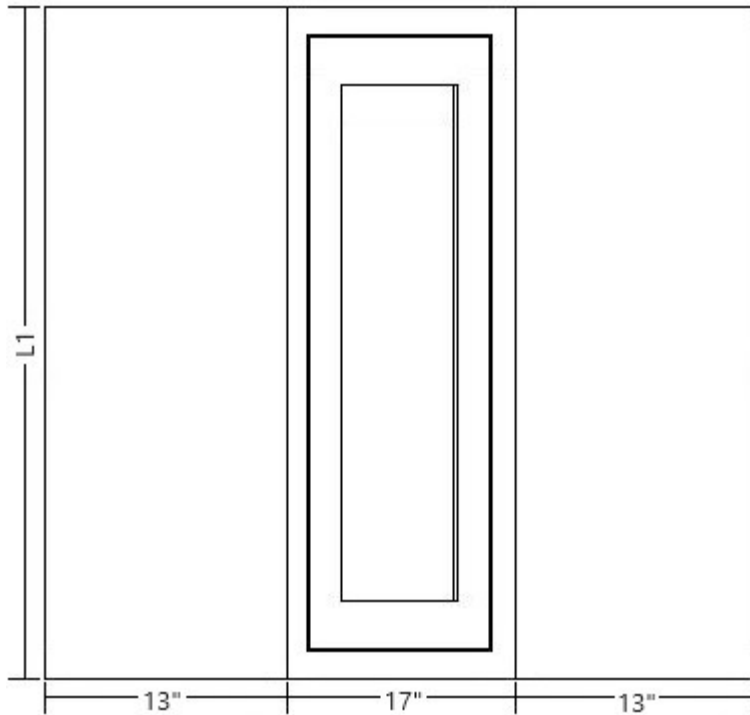

PRODUCT	L1	DOOR SIZE
WD2518	18"	13 3/4" X 14 3/4"
WD2524	24"	13 3/4" X 20 3/4"
WD2536	36"	13 3/4" X 32 3/4"
WD2542	42"	13 3/4" X 38 3/4"

FRONT VIEW

TOP VIEW

CARNIVAL CABINETS RESERVES THE RIGHT TO CHANGE SPECIFICATIONS WITHOUT NOTICE.
 IN CASE OF A DISCREPANCY, THE ACTUAL PART GEOMETRY SUPERSEDES THIS DOCUMENT. THE INFORMATION CONTAINED WITHIN THIS DRAWING IS THE SOLE PROPERTY OF CARNIVAL CABINETS, LLC.
 REPRODUCTION IN PART OR WHOLE WITHOUT WRITTEN PERMISSION CARNIVAL CABINETS LLC IS PROHIBITED.

DESCRIPTION
 WD2518, WD24, WD36, WD42
 INSET

CARNIVAL
CABINETS