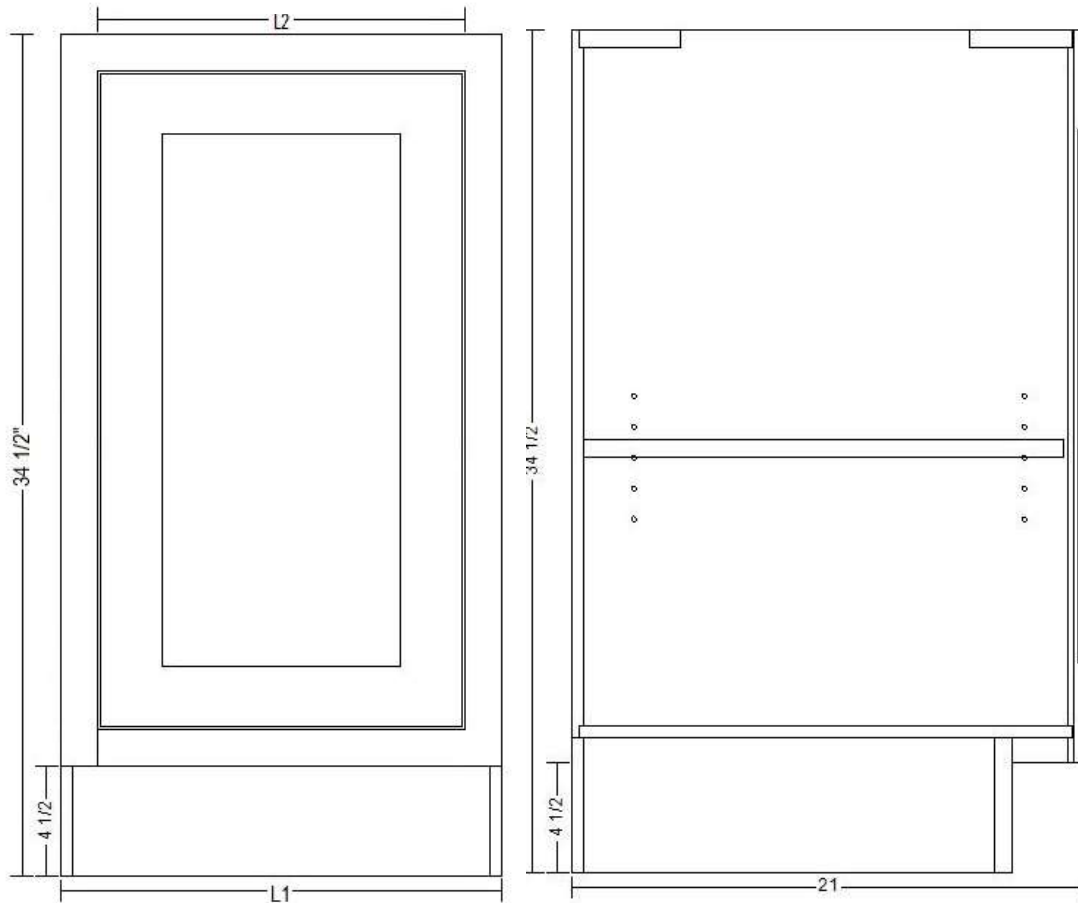

PRODUCT	L1	L2	DOOR SIZE
VB12FH	12"	9"	8 ¾" x 26 ¾"
VB15FH	15"	12"	11 ¾" X 26 ¾"
VB18FH	18"	15"	14 ¾" X 26 ¾"
VB21FH	21"	18"	17 ¾" X 26 ¾"

FRONT VIEW

SIDE VIEW

CARNIVAL CABINETS RESERVES THE RIGHT TO CHANGE SPECIFICATIONS WITHOUT NOTICE.
 IN CASE OF A DISCREPANCY, THE ACTUAL PART GEOMETRY SUPERSEDES THIS DOCUMENT. THE INFORMATION CONTAINED WITHIN THIS DRAWING IS THE SOLE PROPERTY OF CARNIVAL CABINETS, LLC.
 REPRODUCTION IN PART OR WHOLE WITHOUT WRITTEN PERMISSION CARNIVAL CABINETS LLC IS PROHIBITED.

DESCRIPTION
 VB12FH, VB15FH, VB18FH,
 VB21FH
 INSET