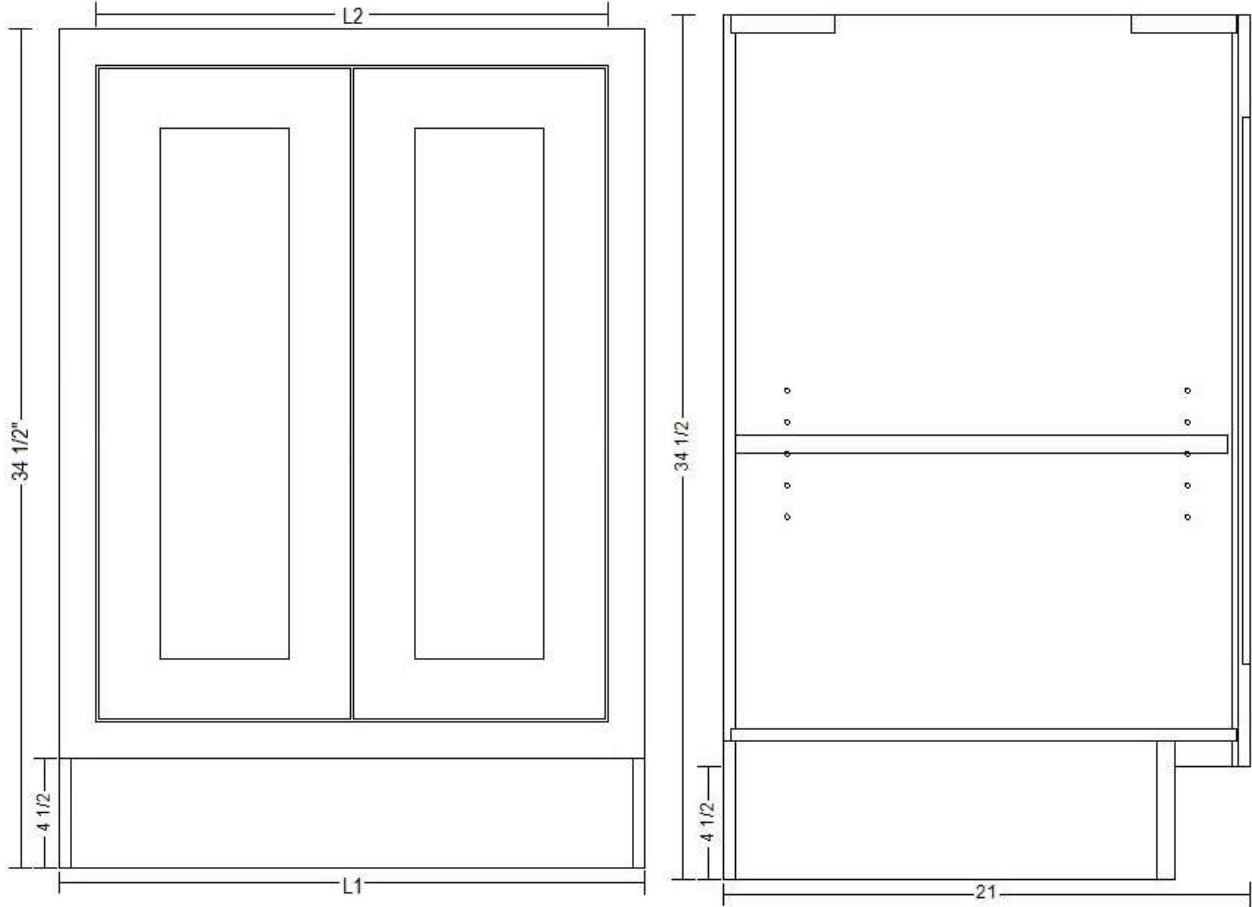

PRODUCT	L1	L2	DOOR SIZE
VB24FH	24"	21"	10 5/16" x 26 3/4"
VB27FH	27"	24"	10 3/16 X 26 3/4"
VB30FH	30"	27"	13 5/16" X 26 3/4"
VB33FH	33"	30"	14 13/16" X 26 3/4"

FRONT VIEW

SIDE VIEW

CARNIVAL CABINETS RESERVES THE RIGHT TO CHANGE SPECIFICATIONS WITHOUT NOTICE. IN CASE OF A DISCREPANCY, THE ACTUAL PART GEOMETRY SUPERSEDES THIS DOCUMENT. THE INFORMATION CONTAINED WITHIN THIS DRAWING IS THE SOLE PROPERTY OF CARNIVAL CABINETS, LLC. REPRODUCTION IN PART OR WHOLE WITHOUT WRITTEN PERMISSION CARNIVAL CABINETS LLC IS PROHIBITED.

DESCRIPTION
 VB24FH, VB27FH, VB30FH,
 VB33FH
 INSET