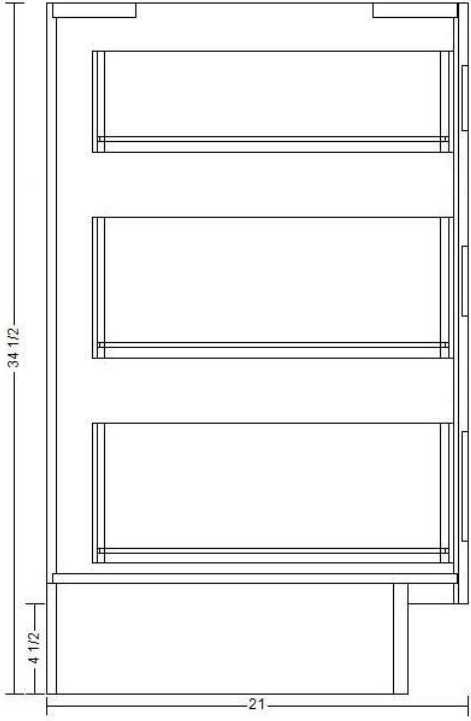

PRODUCT	L1	L2	TOP DRAWER SIZE	TWO DRAWER SIZE
VDB12	12"	9"	8 3/4" X 6"	8 3/4" X 8 5/8"
VDB15	15"	12"	11 3/4" X 6"	11 3/4" X 8 5/8"
VDB18	18"	15"	14 3/4" X 6"	14 3/4" X 8 5/8"
VDB21	21"	18"	17 3/4" X 6"	17 3/4" X 8 5/8"
VDB24	24"	21"	20 3/4" X 6"	20 3/4" X 8 5/8"
VDB27	27"	24"	23 3/4" X 6"	23 3/4" X 8 5/8"
VDB30	30"	27"	26 3/4" X 6"	26 3/4" X 8 5/8"
VDB33	33"	30"	29 3/4" X 6"	29 3/4" X 8 5/8"

FRONT VIEW

SIDE VIEW

CARNIVAL CABINETS RESERVES THE RIGHT TO CHANGE SPECIFICATIONS WITHOUT NOTICE. IN CASE OF A DISCREPANCY, THE ACTUAL PART GEOMETRY SUPERSEDES THIS DOCUMENT. THE INFORMATION CONTAINED WITHIN THIS DRAWING IS THE SOLE PROPERTY OF CARNIVAL CABINETS, LLC. REPRODUCTION IN PART OR WHOLE WITHOUT WRITTEN PERMISSION CARNIVAL CABINETS LLC IS PROHIBITED.

DESCRIPTION  
 VDB12, VDB15, VDB18, VDB21,  
 VDB24, VDB27, VDB30, VDB33,  
 INSET

**CARNIVAL**  
**CABINETS**