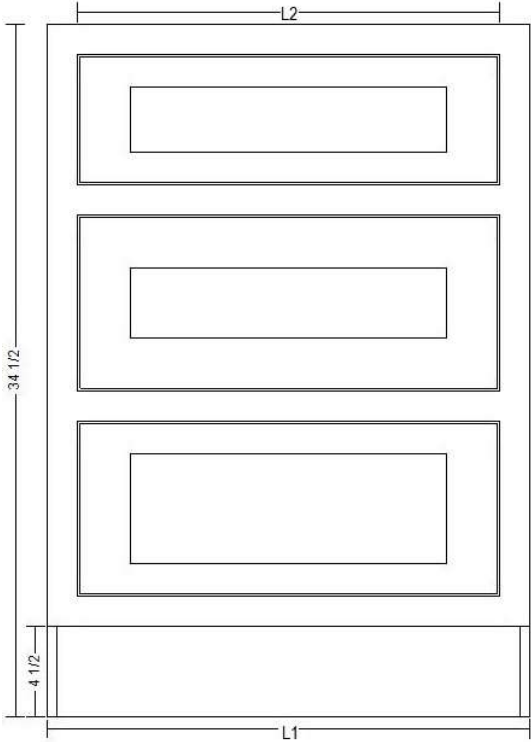

PRODUCT	L1	L2	TOP DRAWER SIZE	TWO DRAWER SIZE
VDB12	12"	9"	8 3/4" X 6"	8 3/4" X 8 5/8"
VDB15	15"	12"	11 3/4" X 6"	11 3/4" X 8 5/8"
VDB18	18"	15"	14 3/4" X 6"	14 3/4" X 8 5/8"
VDB21	21"	18"	17 3/4" X 6"	17 3/4" X 8 5/8"
VDB24	24"	21"	20 3/4" X 6"	20 3/4" X 8 5/8"
VDB27	27"	24"	23 3/4" X 6"	23 3/4" X 8 5/8"
VDB30	30"	27"	26 3/4" X 6"	26 3/4" X 8 5/8"
VDB33	33"	30"	29 3/4" X 6"	29 3/4" X 8 5/8"

FRONT VIEW

SIDE VIEW

CARNIVAL CABINETS RESERVES THE RIGHT TO CHANGE SPECIFICATIONS WITHOUT NOTICE. IN CASE OF A DISCREPANCY, THE ACTUAL PART GEOMETRY SUPERSEDES THIS DOCUMENT. THE INFORMATION CONTAINED WITHIN THIS DRAWING IS THE SOLE PROPERTY OF CARNIVAL CABINETS, LLC. REPRODUCTION IN PART OR WHOLE WITHOUT WRITTEN PERMISSION CARNIVAL CABINETS LLC IS PROHIBITED.

DESCRIPTION  
 VDB12, VDB15, VDB18, VDB21,  
 VDB24, VDB27, VDB30, VDB33,  
 INSET

**CARNIVAL**  
**CABINETS**