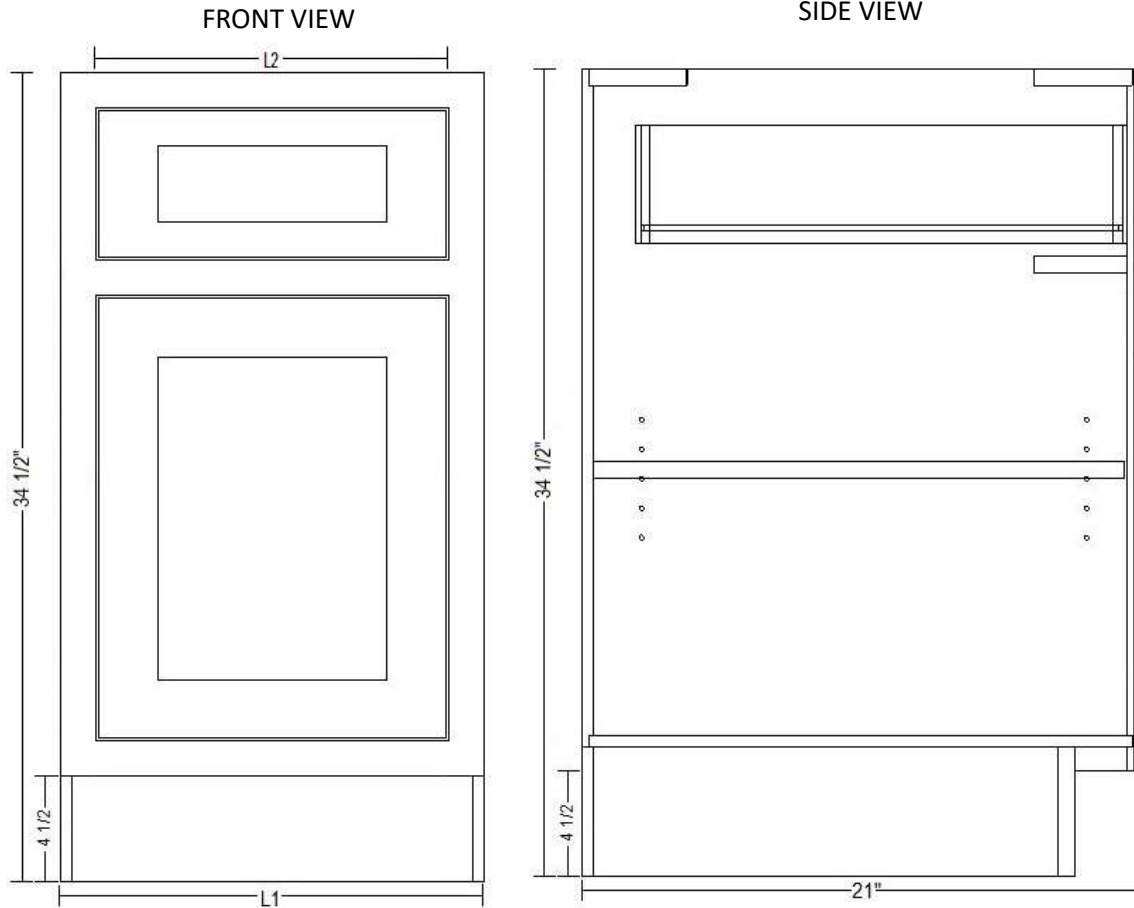

PRODUCT	L1	L2	DOOR SIZE	DRAWER SIZE
VB12	12"	9"	8 ¾" X 19"	8 ¾" X 6"
VB15	15"	12"	11 ¾" X 19"	11 ¾" X 6"
VB18	18"	15"	14 ¾" X 19"	14 ¾" X 6"
VB21	21"	18"	17 ¾" X 19"	17 ¾" X 6"

CARNIVAL CABINETS RESERVES THE RIGHT TO CHANGE SPECIFICATIONS WITHOUT NOTICE.  
 IN CASE OF A DISCREPANCY, THE ACTUAL PART GEOMETRY SUPERSEDES THIS DOCUMENT. THE INFORMATION CONTAINED WITHIN THIS DRAWING IS THE SOLE PROPERTY OF CARNIVAL CABINETS, LLC.  
 REPRODUCTION IN PART OR WHOLE WITHOUT WRITTEN PERMISSION CARNIVAL CABINETS LLC IS PROHIBITED.

DESCRIPTION  
 VB12, VB15, VB18, VB21  
 INSET