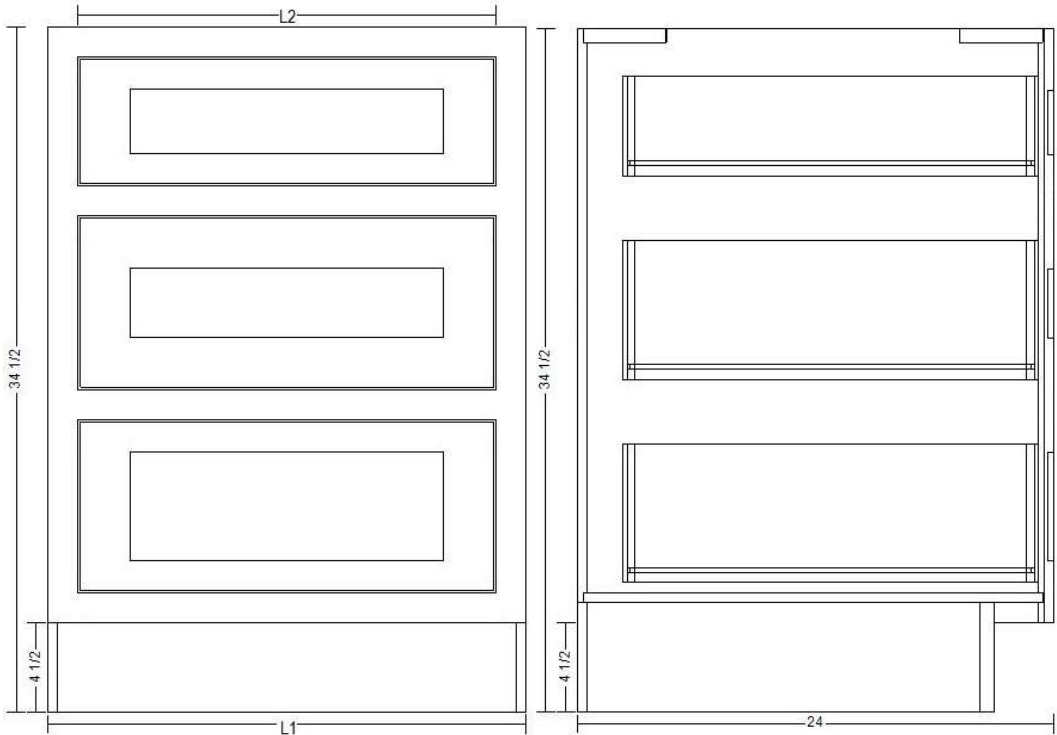

PRODUCT	L1	L2	TOP DRAWER SIZE	TWO DRAWER SIZE
3DB12	12"	9"	8 3/4" X 6"	8 3/4" X 8 5/8"
3DB15	15"	12"	11 3/4" X 6"	11 3/4" X 8 5/8"
3DB18	18"	15"	14 3/4" X 6"	14 3/4" X 8 5/8"
3DB21	21"	18"	17 3/4" X 6"	17 3/4" X 8 5/8"
3DB24	24"	21"	20 3/4" X 6"	20 3/4" X 8 5/8"
3DB27	27"	24"	23 3/4" X 6"	23 3/4" X 8 5/8"
3DB30	30"	27"	26 3/4" X 6"	26 3/4" X 8 5/8"
3DB33	33"	30"	29 3/4" X 6"	29 3/4" X 8 5/8"
3DB36	36"	33"	32 3/4" X 6"	32 3/4" X 8 5/8"

FRONT VIEW

SIDE VIEW

CARNIVAL CABINETS RESERVES THE RIGHT TO CHANGE SPECIFICATIONS WITHOUT NOTICE. IN CASE OF A DISCREPANCY, THE ACTUAL PART GEOMETRY SUPERSEDES THIS DOCUMENT. THE INFORMATION CONTAINED WITHIN THIS DRAWING IS THE SOLE PROPERTY OF CARNIVAL CABINETS, LLC. REPRODUCTION IN PART OR WHOLE WITHOUT WRITTEN PERMISSION CARNIVAL CABINETS LLC IS PROHIBITED.

DESCRIPTION
 3DB12, 3DB15, 3DB18, 3DB21,
 3DB24, 3DB27, 3DB30, 3DB33,
 3DB36
 INSET